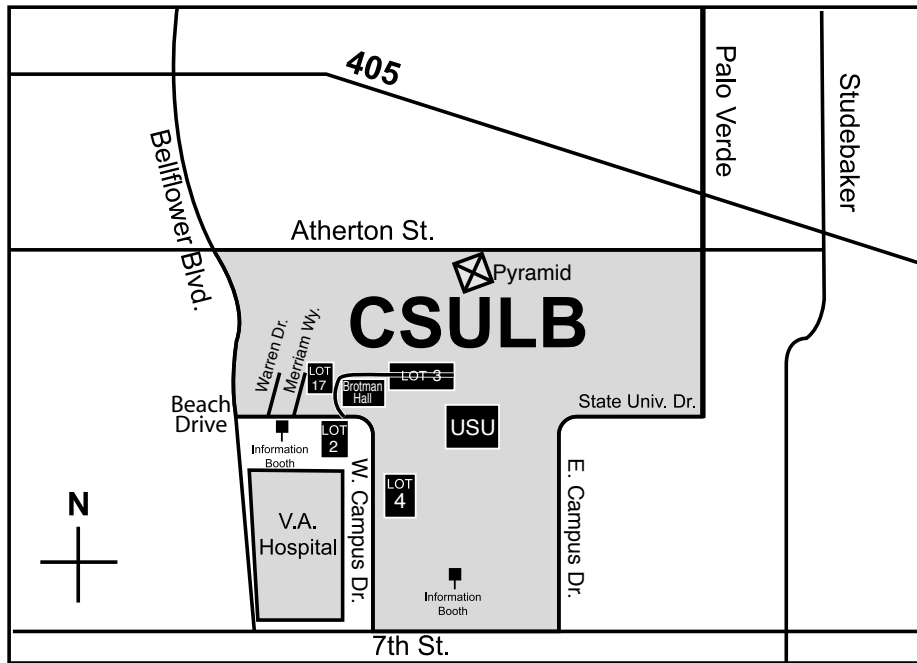

Strange Angels broadcasts from KBeach Radio on the Cal State Long Beach Campus
 1250 S. Bellflower Bl. • Long Beach, CA 90840

- 405 S —> Bellflower Blvd S —> L on Beach Drive (or Mapquest coming down: 5 —>605)
- On your Left, pass Warren Dr.
- On your Right, pull up to the Info Booth - they'll have a lot 3 parking permit in your name
- On your Left, pass Merriam Wy
- Then turn Left onto unnamed small street (before West Campus Dr.)
- Take small street down to lots 3 and 17. At 8:30am there should be parking in Lot 3

KBeach Radio is in the University Student Union ("USU") Room 110. It's on the bottom level.

Artboy Productions • radio@artboy.info • 562-619-7009