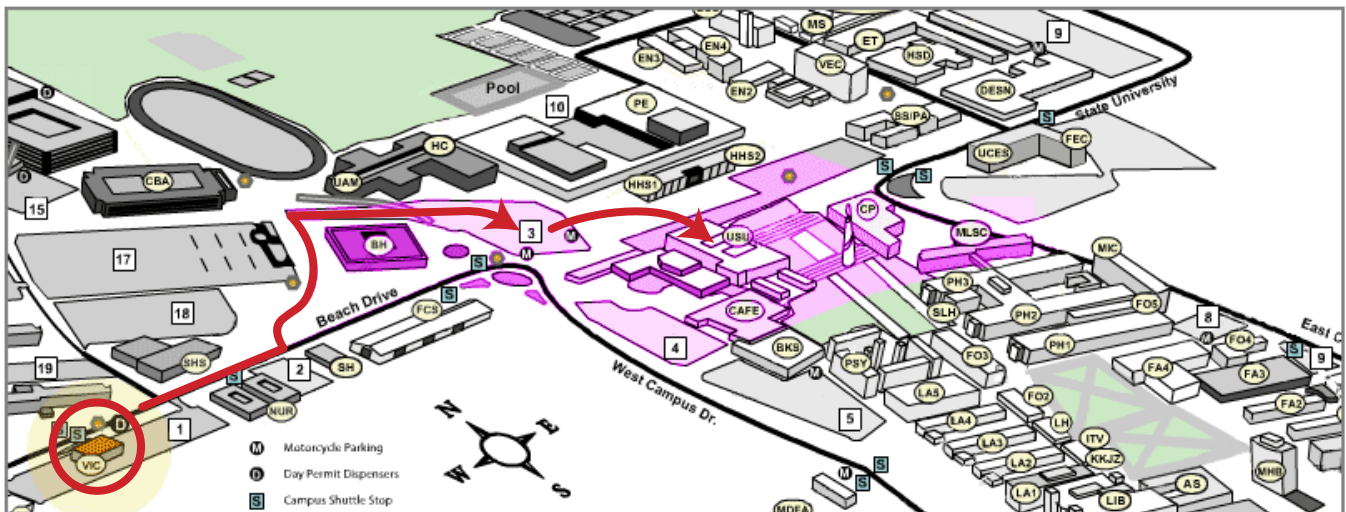

STRANGE ANGELS

Broadcasting **LIVE** Wednesday Mornings 9-11 Pacific Time
 please arrive by **8:45** for interviews, **8:30** if you're performing
 the 405 can be "unfortunate" in the mornings... allow *more* time... arrive *less* stressed

Strange Angels broadcasts from KBeach Radio on the Cal State Long Beach Campus
 1250 S. Bellflower Bl. • Long Beach, CA 90840

- 405 S —> Bellflower Blvd S —> L on Beach Drive (or Mapquest coming down: 5 —>605)
- On your Left, pass Warren Dr.
- On your Right, pull up to the Info Booth - they'll have a lot 3 parking permit in your name
- On your Left, pass Merriam Wy
- Then turn Left onto unnamed small street (before West Campus Dr.)
- Take small street down to lots 3 and 17. At 8:30am there should be parking in Lot 3

KBeach Radio is in the University Student Union ("USU") Room 110. It's on the bottom level.

Artboy Productions • radio@artboy.info • 562-619-7009